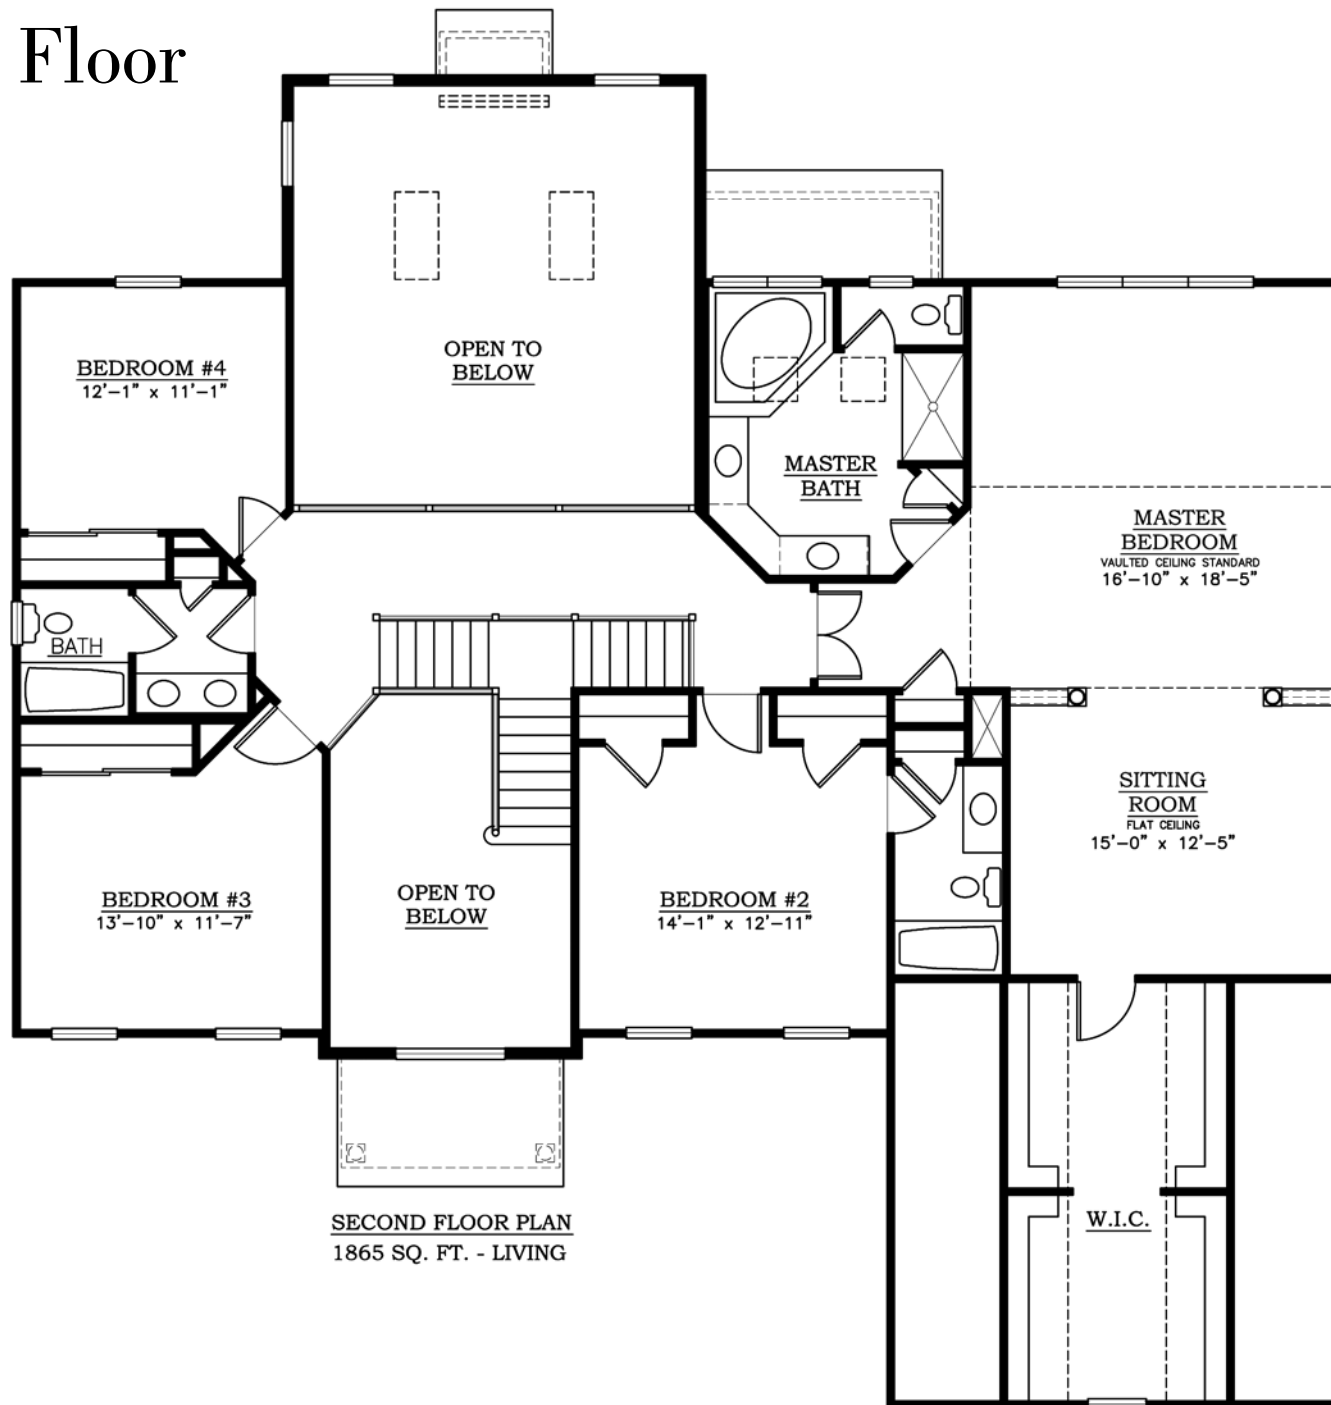

Shown with Optional Fireplace

The Arlington

3890 S.F.

Barley
CUSTOM HOMES

Barley Custom Homes
46 Barley Road • Ivyland, PA 18974 • 215.396.9652
www.barleyhomes.com

First Floor

2025 S.F.

Second Floor

1865 S.F.

SECOND FLOOR PLAN
1865 SQ. FT. - LIVING