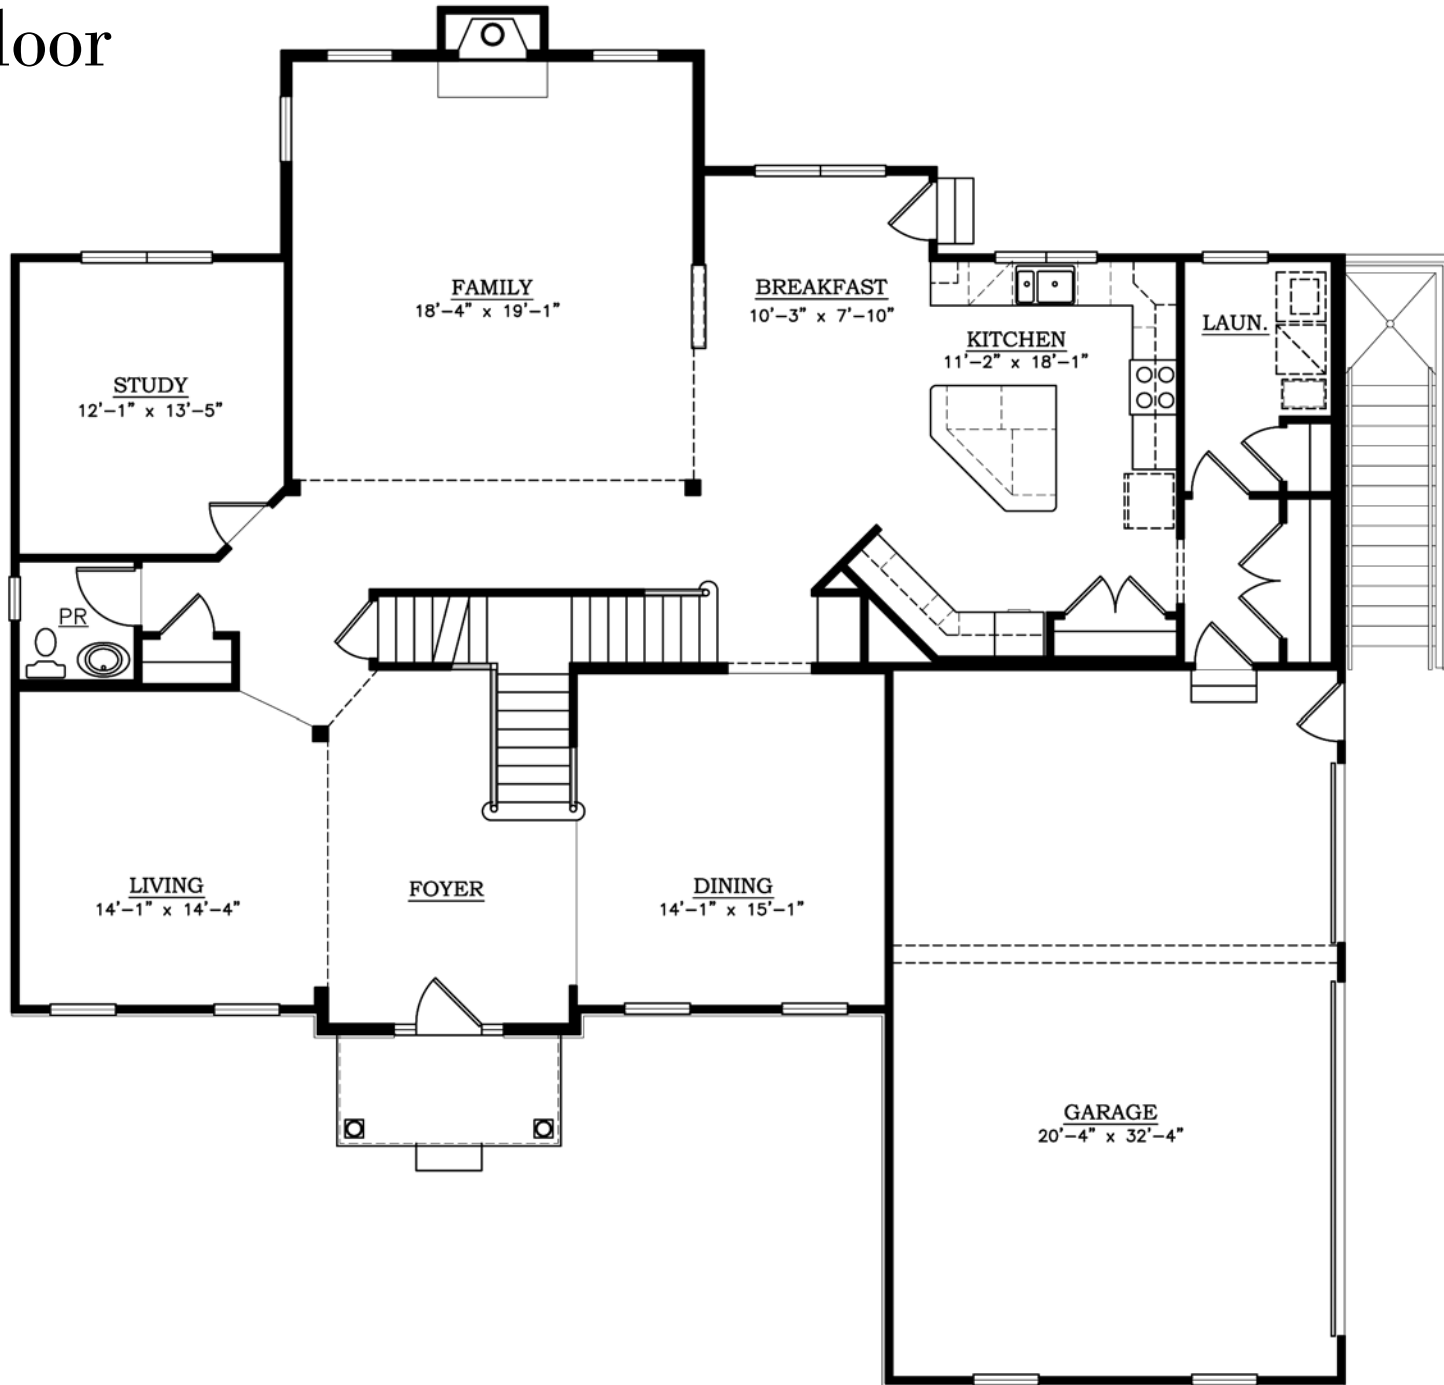

Shown with Optional Fireplace

The Arlington

3890 S.F.

Barley
CUSTOM HOMES

Barley Custom Homes
46 Barley Road • Ivyland, PA 18974 • 215.396.9652
www.barleyhomes.com

First Floor

2025 S.F.

Second Floor

1865 S.F.

SECOND FLOOR PLAN
1865 SQ. FT. - LIVING