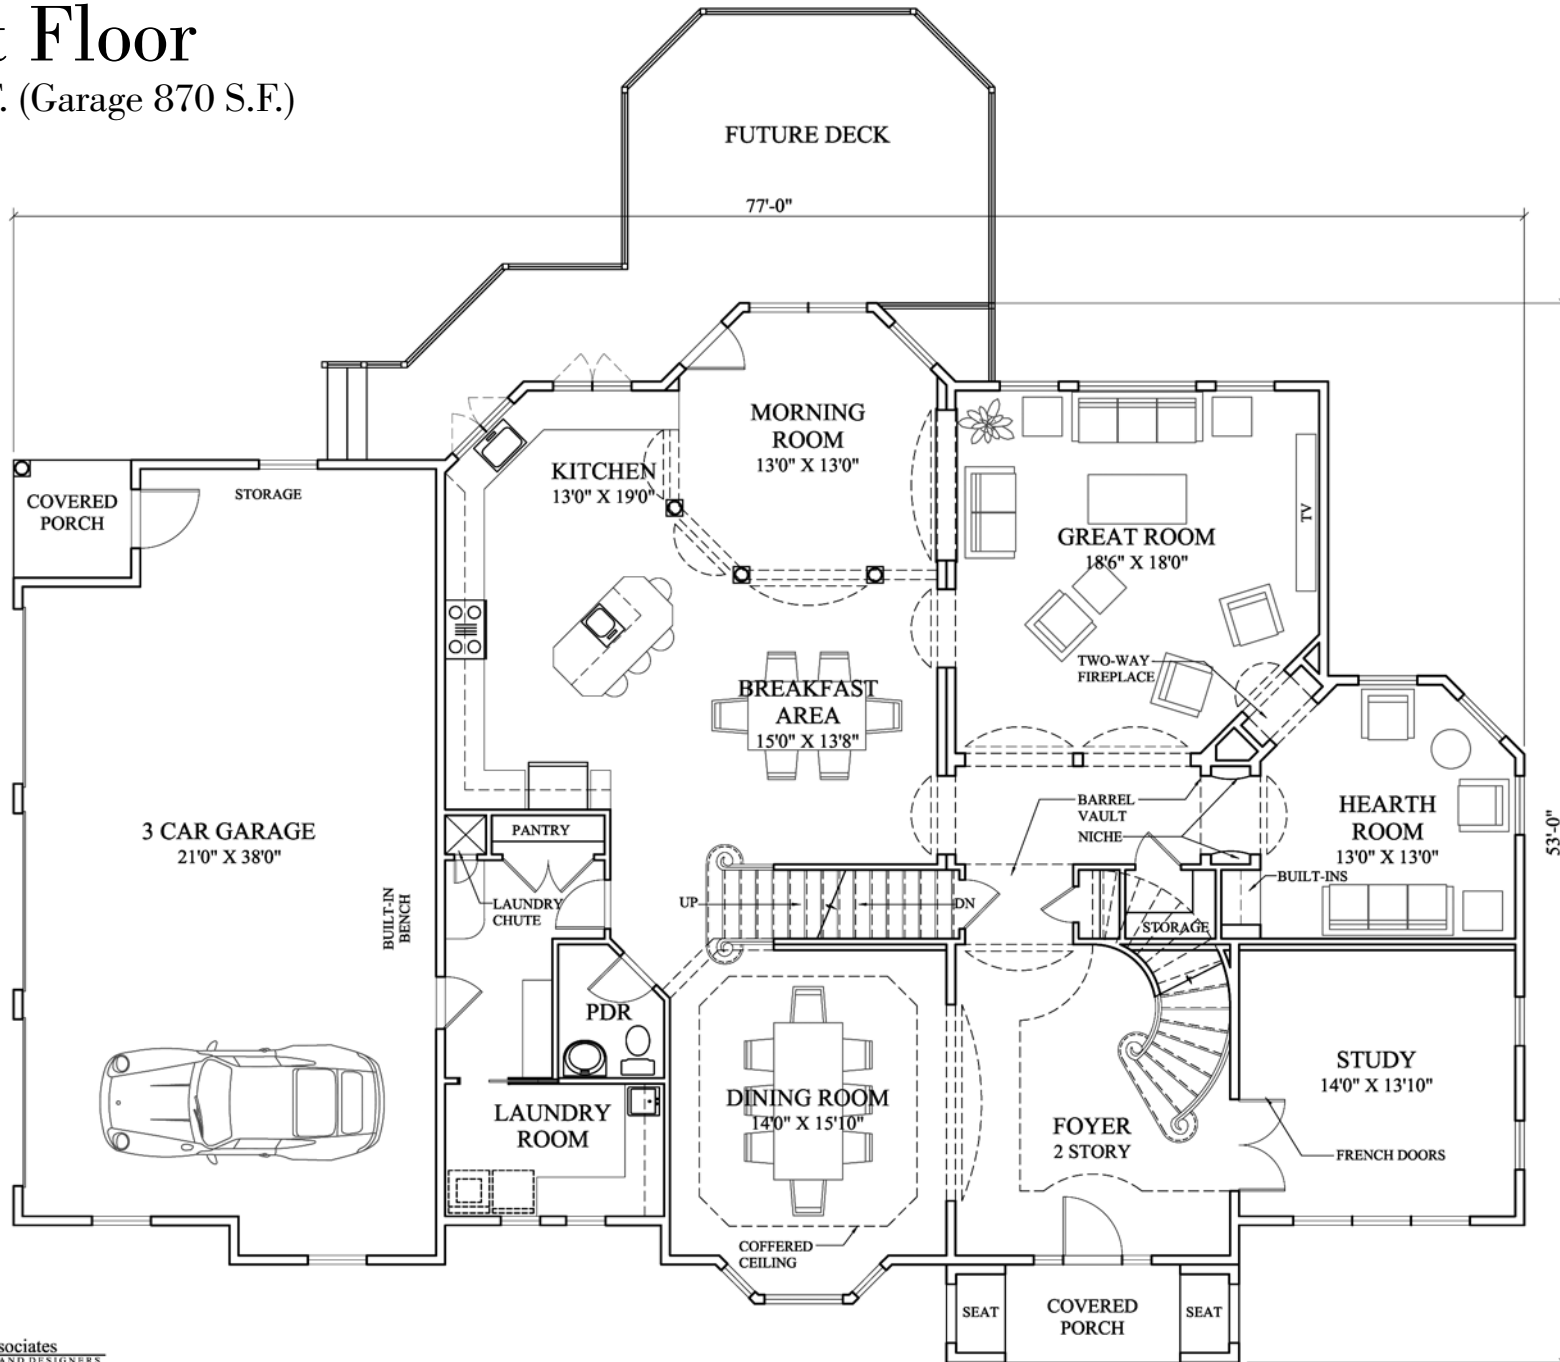

The Brinley

4230 S.F.

Barley
CUSTOM HOMES

Barley Custom Homes
46 Barley Road • Ivyland, PA 18974 • 215.396.9652
www.barleyhomes.com

First Floor

2330 S.F. (Garage 870 S.F.)

Second Floor

1900 S.F.